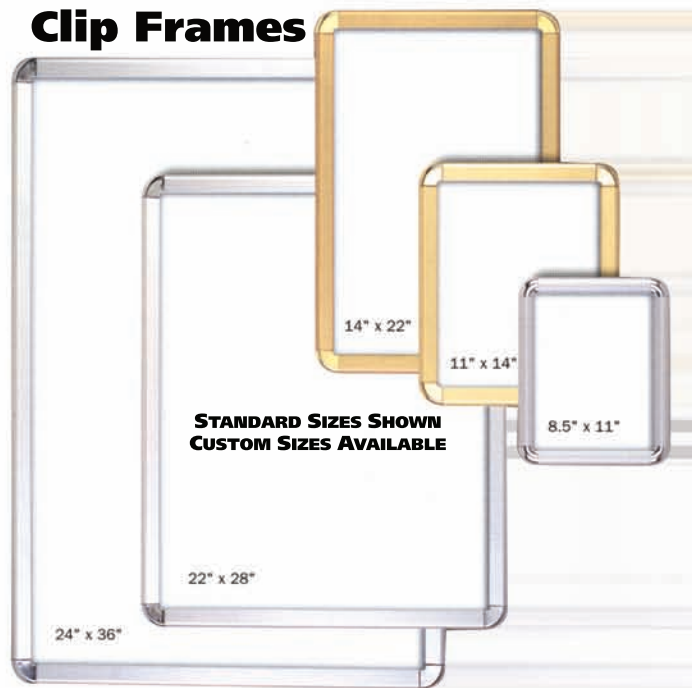

Endless Edge Poster Stands & Frames

Directrac Frames

**STANDARD SIZES SHOWN
CUSTOM SIZES AVAILABLE**

Vista Systems

Poster Stands